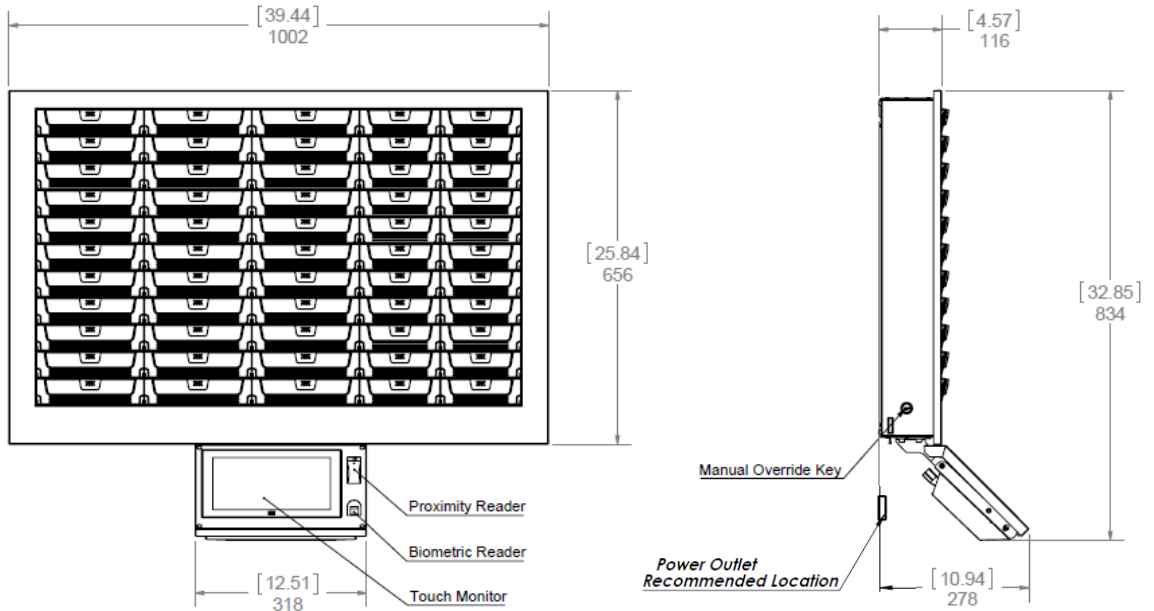

SYSTEM LAYOUT

FRAME