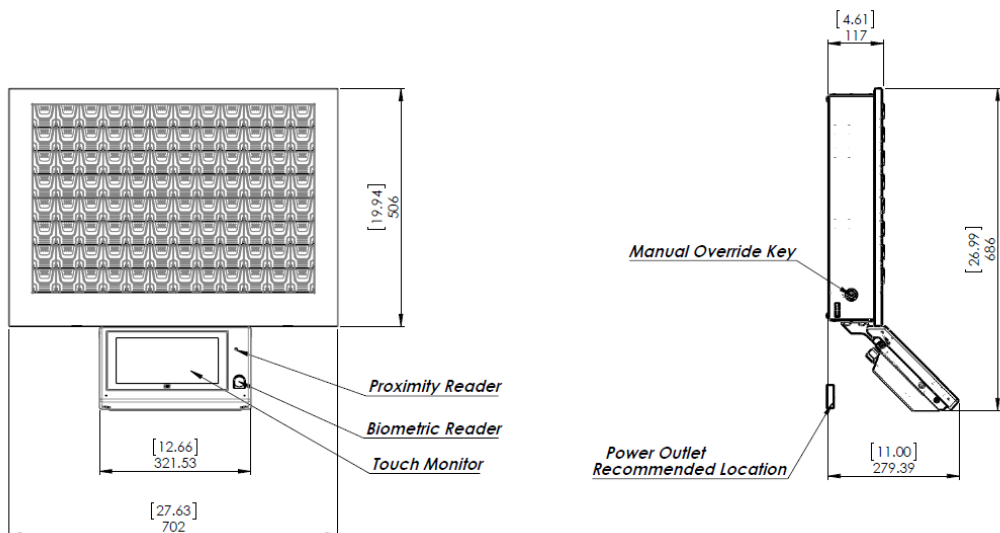

SYSTEM LAYOUT

FRAME

FRAME MINI